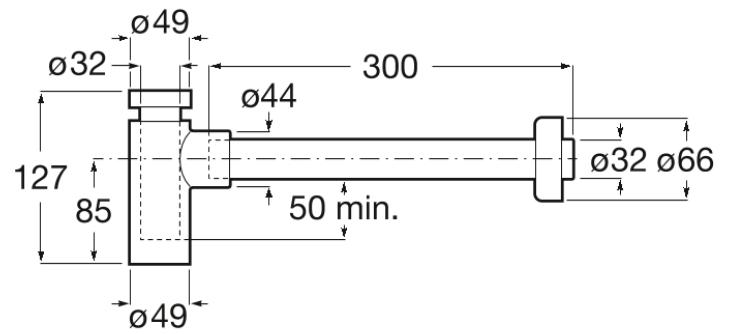

AQUA

1 1/4" wall-mounted cylindrical trap for basin.
300 mm pipe

TECHNICAL DRAWINGS

FEATURES

1 1/4" wall-mounted cylindrical trap for basin. 300 mm pipe.

BOUGHT TOGETHER FREQUENTLY

Click-clack universal waste. Ø 65 chrome plug

505401000

Click-clack universal waste. Ø 65 ceramic plug

505401100

Waste for basin or bidet with fixed chrome-plated cover

506403900

Aqua

This collection is a design proposal that blends into the bathroom space, where a great deal of thought has been given to the principles of saving, sustainability and integration in the technological conception of each item.