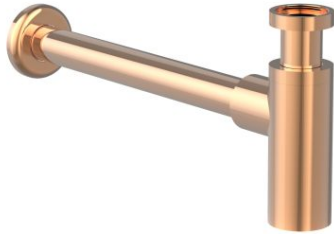

AQUA

1 1/4" wall-mounted cylindrical trap for basin.
300 mm pipe

TECHNICAL DRAWINGS

FEATURES

1 1/4" wall-mounted cylindrical trap for basin. 300 mm pipe.

BOUGHT TOGETHER FREQUENTLY

Click-clack universal waste. Ø 65 chrome plug

505401000

Click-clack universal waste. Ø 65 ceramic plug

505401100

Waste for basin or bidet with fixed chrome-plated cover

506403900

Aqua

This collection is a design proposal that blends into the bathroom space, where a great deal of thought has been given to the principles of saving, sustainability and integration in the technological conception of each item.